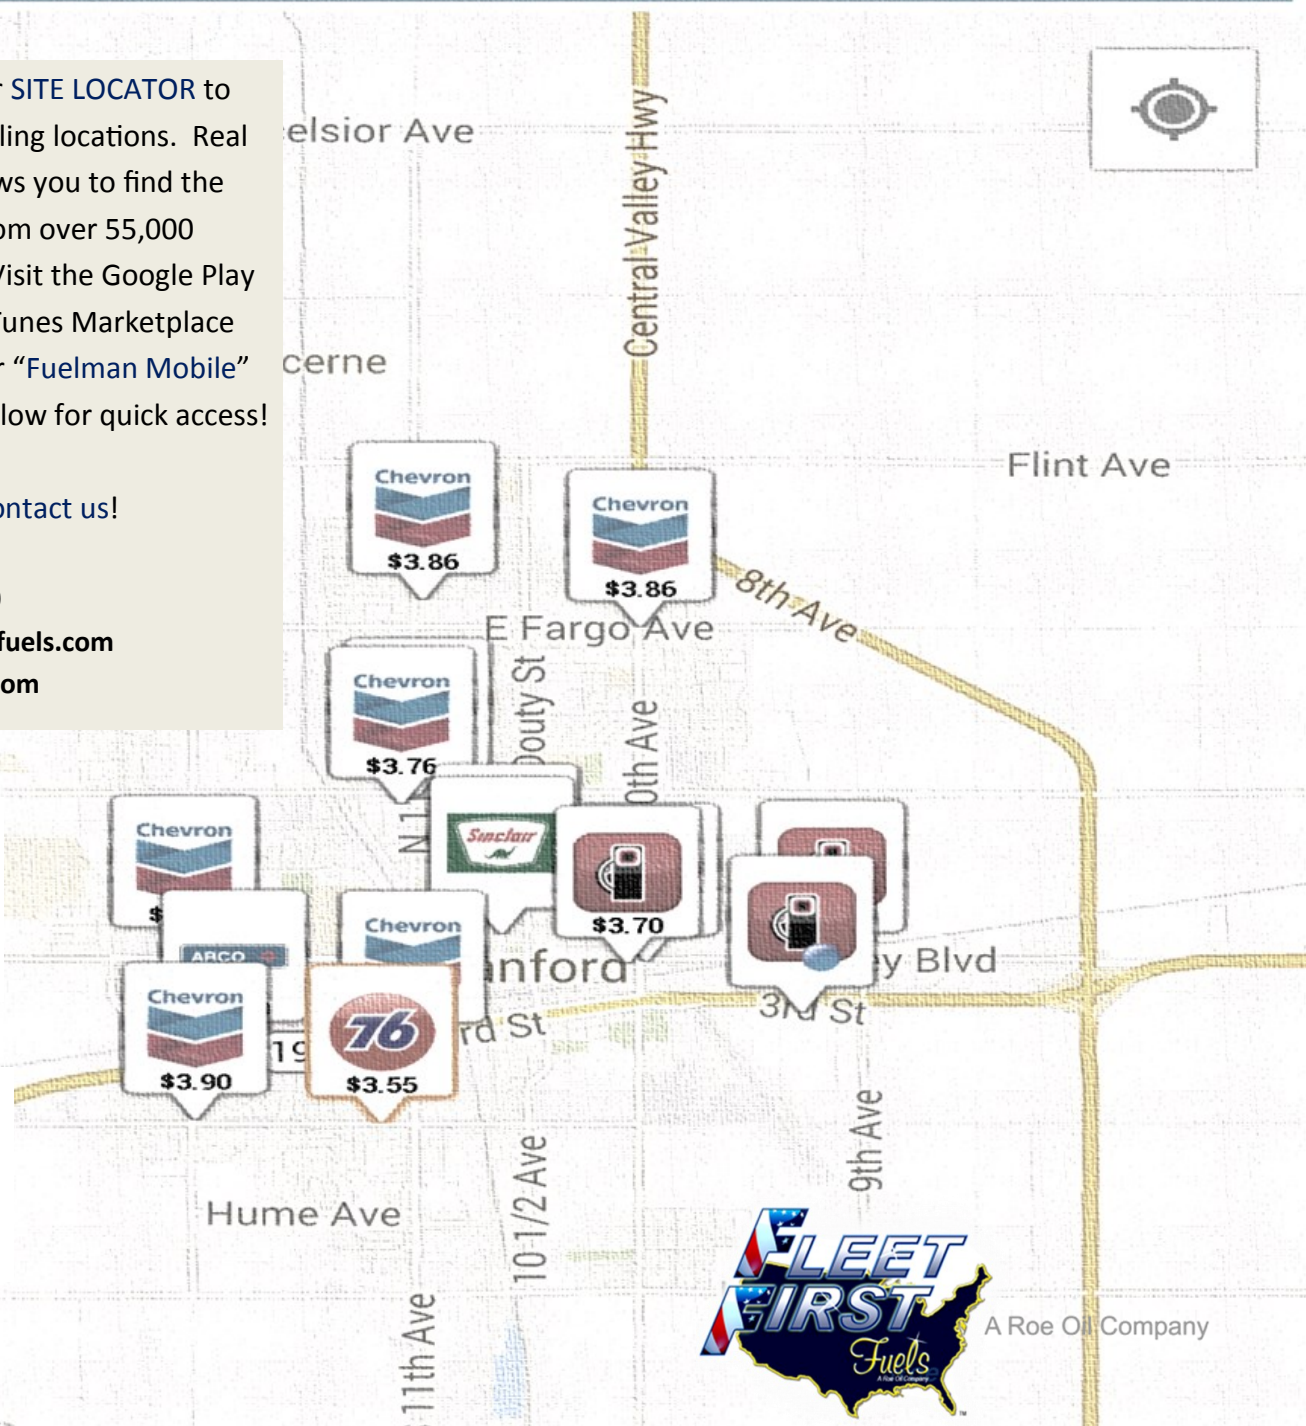

Site Locator App

Download our [SITE LOCATOR](#) to easily find fueling locations. Real time GPS allows you to find the closest site from over 55,000 nationwide. Visit the Google Play store or the iTunes Marketplace and search for "Fuelman Mobile" or QR Scan below for quick access!

Questions? [Contact us!](#)

(800) 400-5690
info@fleetfirstfuels.com
fleetfirstfuels.com

Android:

iOS:

Google

©2014 Google - Map data ©2014 Google